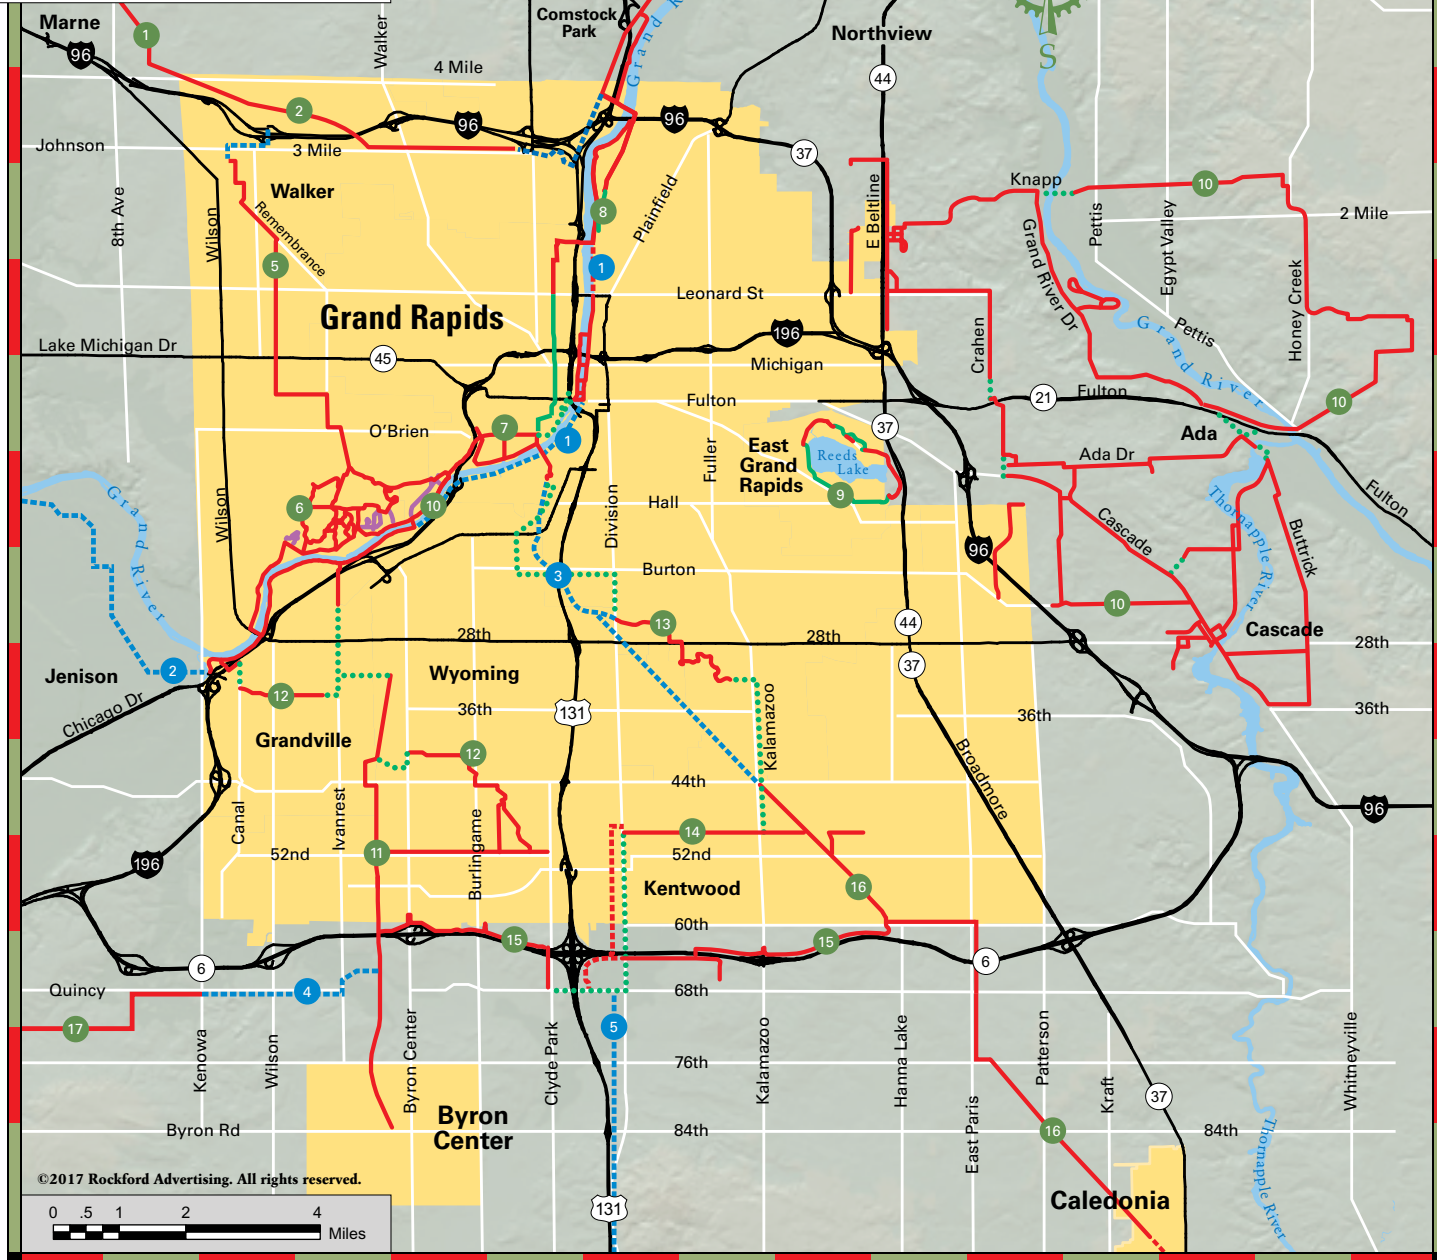

Grand Rapids Metro Area Trails

- 1 Musketawa Trail
- 2 Fred Meijer Pioneer Trail
- 3 Fred Meijer White Pine Trail State Park
- 4 Cannon Trail
- 5 Fred Meijer Standale Trail
- 6 Fred Meijer Millennium Trails
- 7 Butterworth Trails
- 8 Grand River Edges Trail
- 9 Reeds Lake Trail
- 10 Forest Hills Trails
- 11 Kent Trails
- 12 Buck Creek Trail
- 13 Plaster Creek Trail
- 14 East West Trail
- 15 Fred Meijer M-6 Trail
- 16 Paul Henry-Thornapple Trail
- 17 Fred Meijer Kenowa Trail

Trails Proposed, Planned and Under Development

- 1 Grand River Edges Extension
- 2 Grand River Explorers Trail
- 3 Plaster Creek Extension
- 4 Fred Meijer Kenowa Trail
- 5 Interurban Trail

Trails Legend

- Completed Trail
- Dedicated Bike Lane
- ⋯ Connector Route
- - - Under Development
- - - Proposed or Planned Trail
- Highways
- Roads

© 2017 Rockford Advertising. All rights reserved.

Grand Rapids Metro Area Trails Network